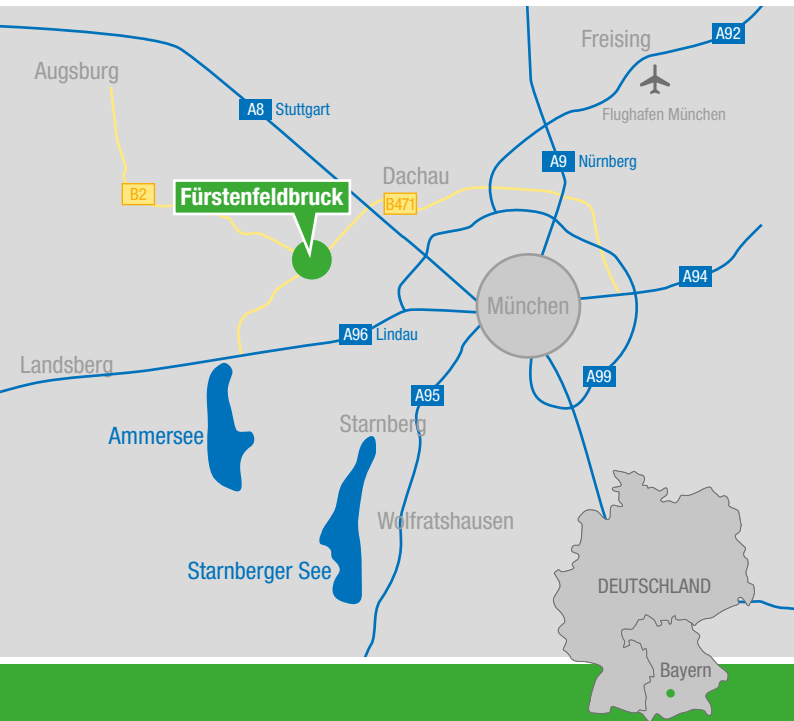

STADT FÜRSTENFELDBRUCK TOWN

Info-Point im Rathaus Infopoint in the Town Hall

📍 Hauptstraße 31, 82256 Fürstenfeldbruck

☎ 08141 281 0

✉️ tourismus@fuerstenfeldbruck.de

🕒 Mo–Mi 8–16 Uhr, Do 8–18 Uhr, Fr 8–12 Uhr

Mon–Wed 8 a.m.–4 p.m., Thurs 8 a.m.–6 p.m., Fri 8–12 a.m.

Info-Point im Klosterladen Infopoint in the Monastery Shop

📍 Fürstenfeld 7 d, 82256 Fürstenfeldbruck

☎ 08141 62 26 06

✉️ klosterladen@kloster-fuerstenfeld.de

🕒 Di–Sa 10–17 Uhr, So 12–17 Uhr, Mo geschlossen

Tue–Sat 10 a.m.–5 p.m., Sun 12 a.m.–5 p.m., Mon closed

LANDKREIS FÜRSTENFELDBRUCK DISTRICT

Tourismus im Landratsamt Fürstenfeldbruck

Tourism in the District Administration Building

☎ 08141 519 5639 und 08141 519 5915

✉️ tourismus@lra-ffb.de

🕒 Mo–Do 8–14 Uhr

Mon–Thur 8 a.m.–2 p.m.